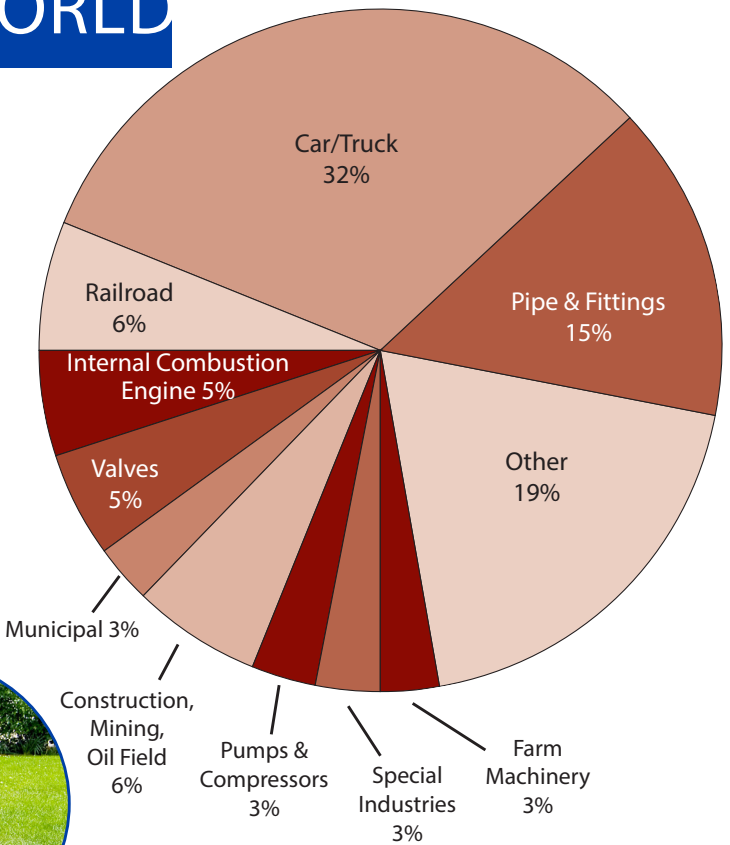

CASTINGS IN OUR WORLD

Did you know that in the middle of an average city you are never more than 10 ft. from a metal casting. Ninety percent of all manufactured goods rely on metal castings.

FIND A METALCASTER NEAR YOU