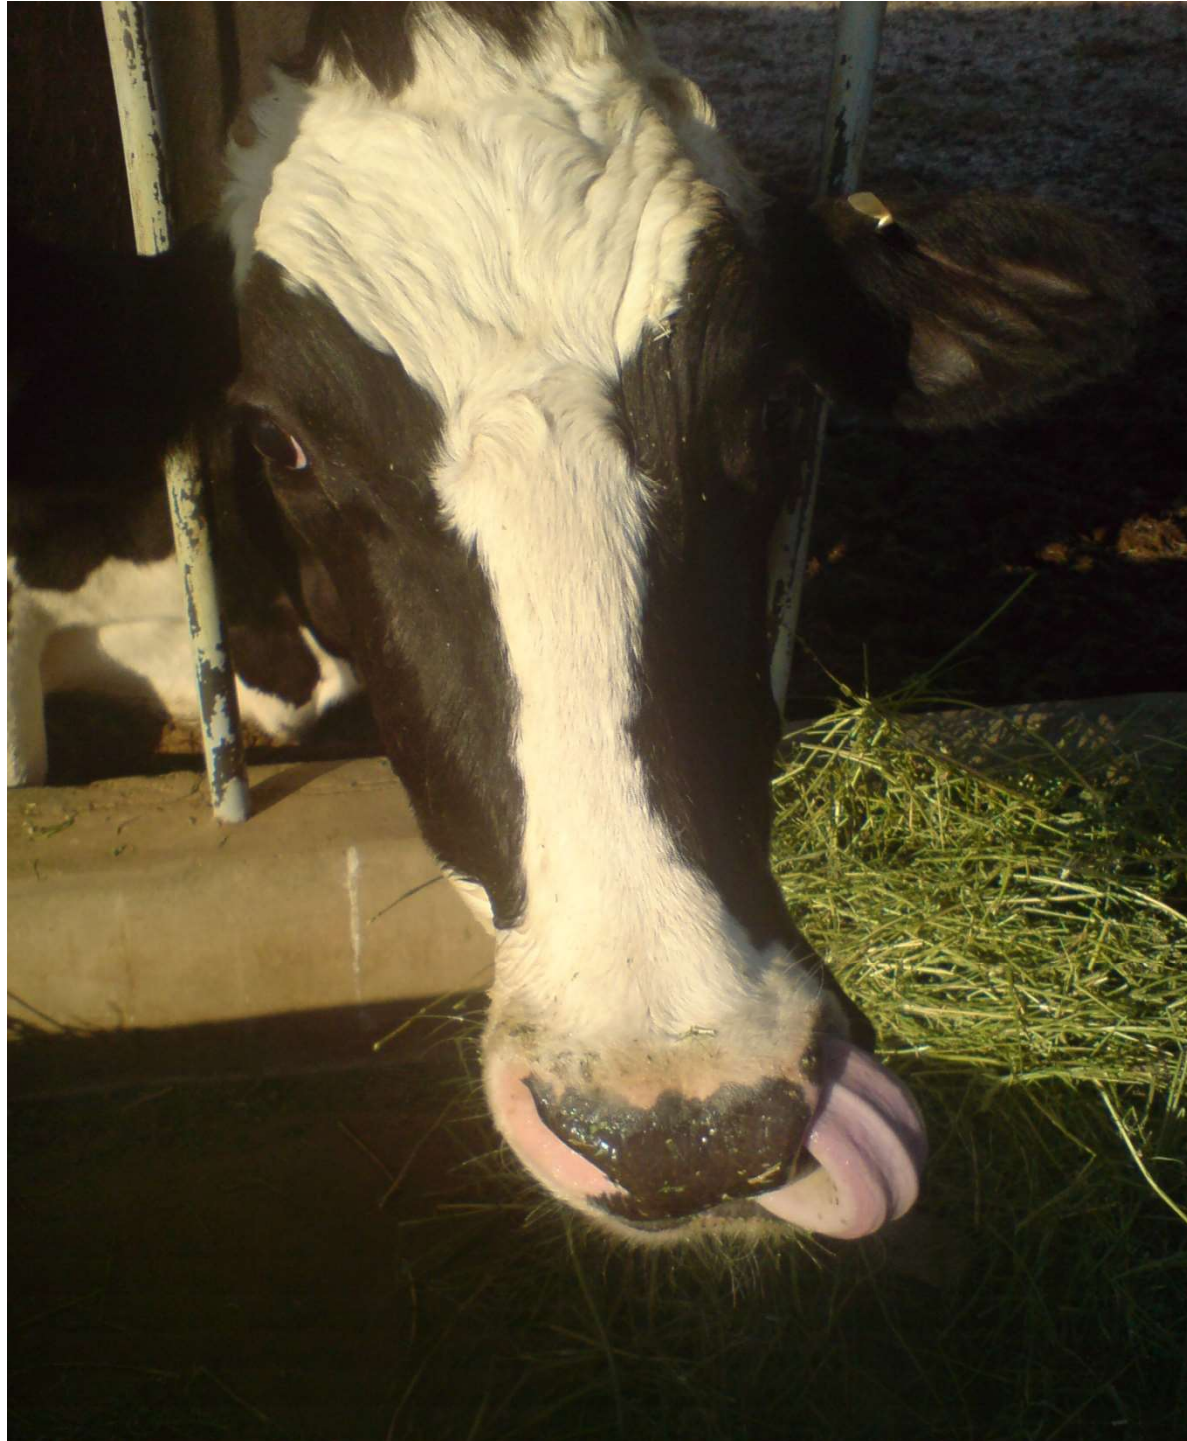

Fig. 23 Parrot jaw, also referred to as overshot jaw. Side view and ventral view of jaw on yearling heifer. (Courtesy L. O. Gilmore and H. E. Kaesar, Columbus, Ohio.)

**Fig. 48** A very weak head that is attached to a weak, underdeveloped neck. The entire structure is too frail for the Holstein breed. Note the shallow forehead, the shallow, weak jaw, the dull eye, narrow and weak nose, small muzzle, and very restricted nose. A direct opposite to the previous picture.

Fig. 22 A wry face, twisted sideways. (Courtesy University of Minnesota, St. Paul, Minn.)

13-Dec-07 13:1