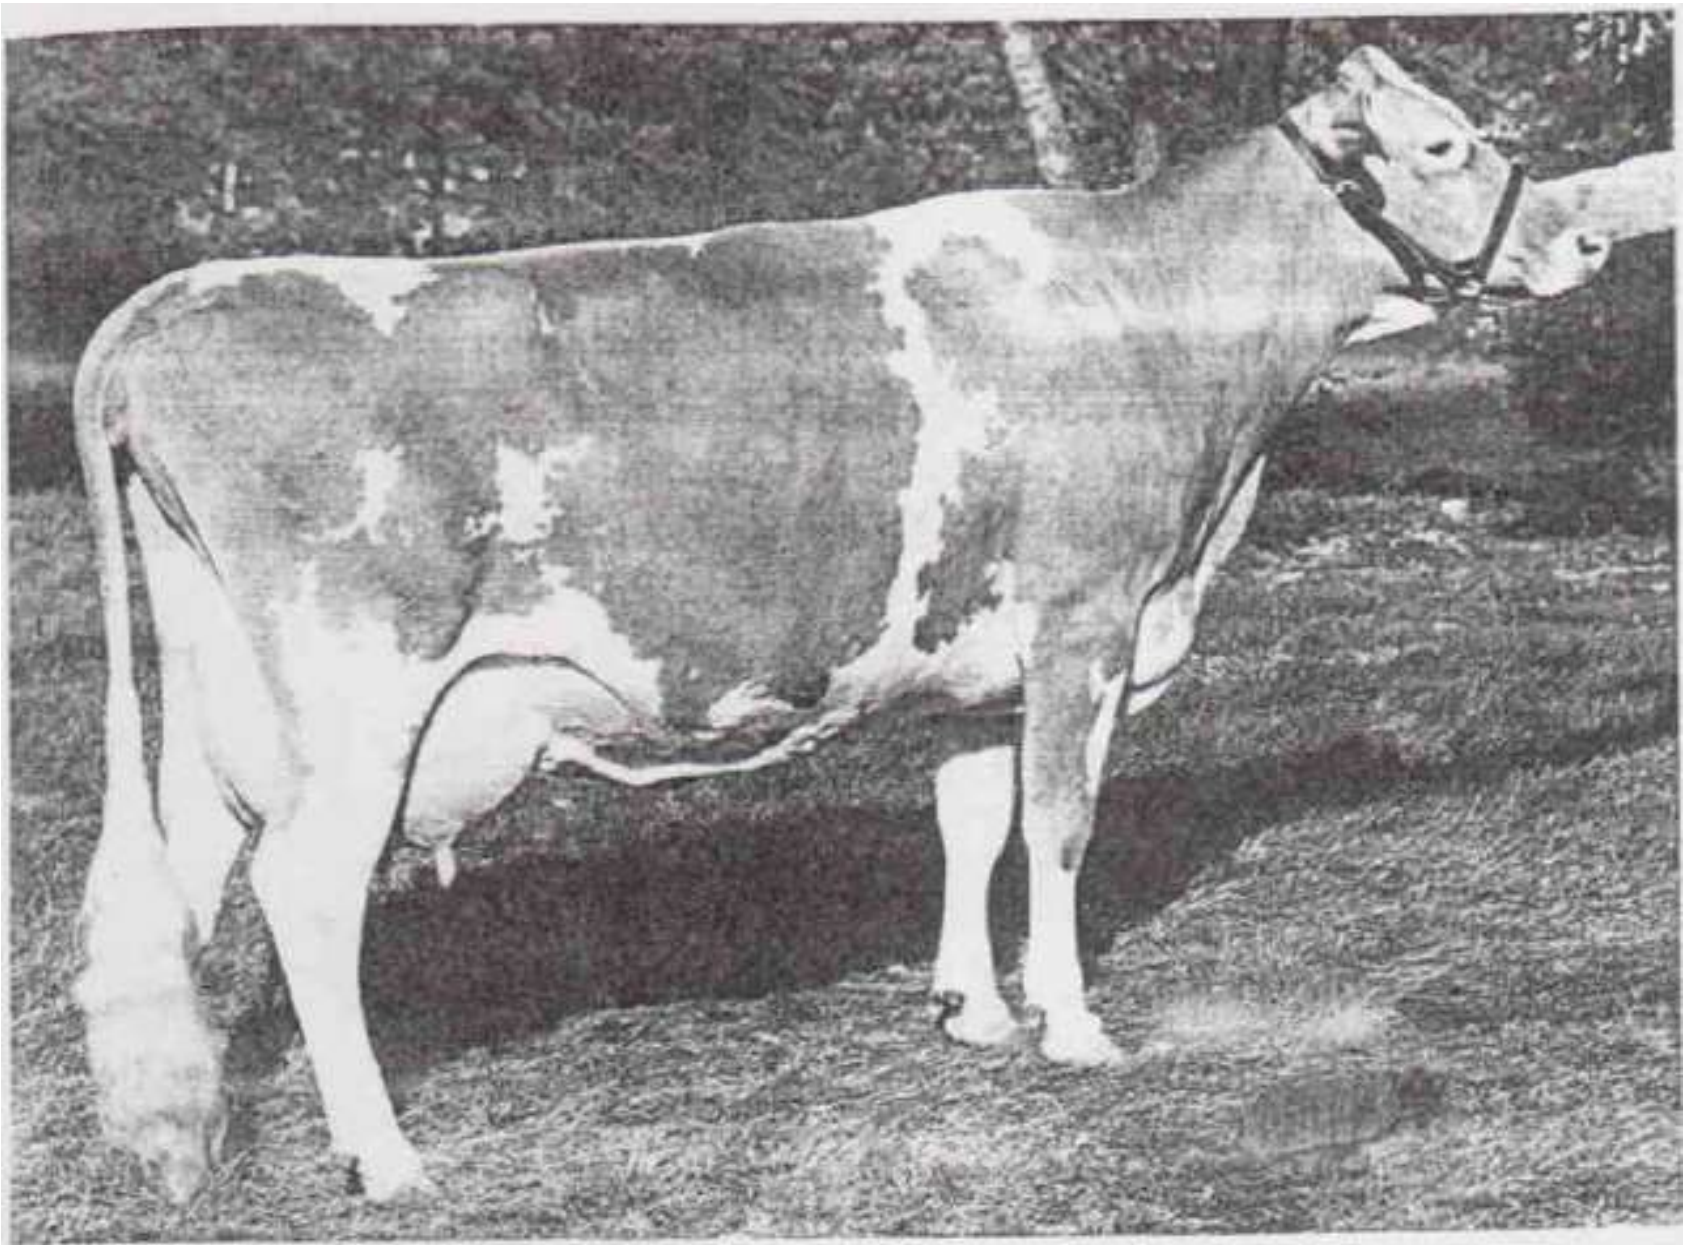

# گردن ایده ال

- بلند
- ظریف
- خوش تراش، ترکیب و قوی
- دارای اتصالات ظریف و غیر محسوس به سر و سینه و شانه ها
- دارای گلو و غبغب خوش ترکیب

- شکل گردن
  - جزء صفات مهم شیر واری
- گردن کوتاه، کلفت، فشرده و خشن معمولاً نشان دهنده
  - ضعف صفت شیرواری می باشد

**Fig. 28** The strength, balance, and smoothness displayed in the head and neck of this cow are carried throughout her body conformation. Her great depth of body and general strength, combined with dairy quality, are admirable. This cow had a high lifetime production. (Courtesy Woodacres Farm, Princeton, N.J.)

Fig. 29 This is a satisfactory head, but it does not display the exceptional strength or power in the head and throughout her body as found in the cow pictured in Fig. 28. Note the difference in strength of frame indicated, especially in the legs.