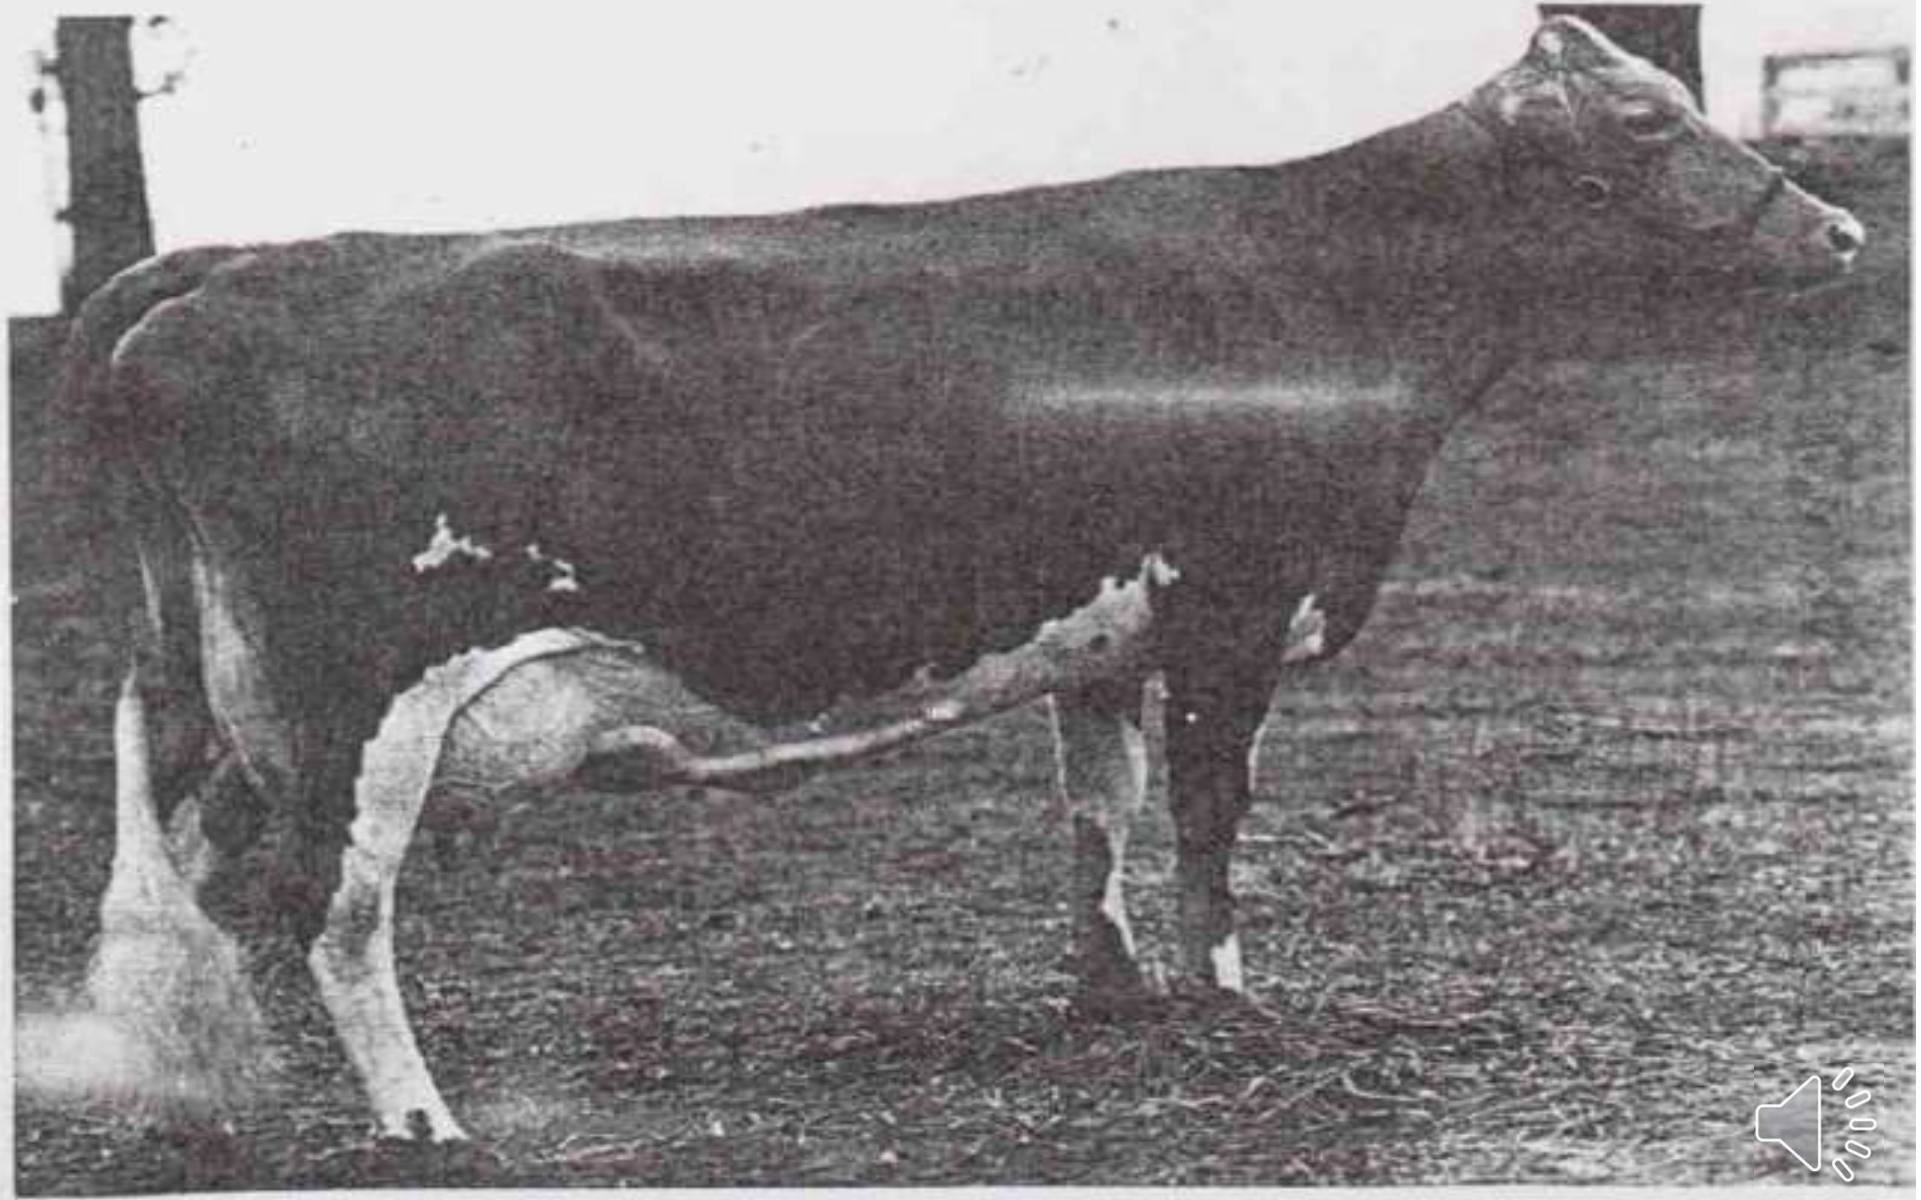

# گردن ایده ال

- بلند
- ظریف
- خوش تراش، ترکیب و قوی
- دارای اتصالات ظریف و غیر محسوس به سر و سینه و شانه ها
- دارای گلو و غبغب خوش ترکیب

- شکل گردن
  - جزء صفات مهم شیر واری
- گردن کوتاه، کلفت، فشرده و خشن معمولاً نشان دهنده
  - ضعف صفت شیرواری می باشد

**Fig. 28** The strength, balance, and smoothness displayed in the head and neck of this cow are carried throughout her body conformation. Her great depth of body and general strength, combined with dairy quality, are admirable. This cow had a high lifetime production. (Courtesy Woodacres Farm, Princeton, N.J.)

Fig. 29 This is a satisfactory head, but it does not display the exceptional strength or power in the head and throughout her body as found in the cow pictured in Fig. 28. Note the difference in strength of frame indicated, especially in the legs.