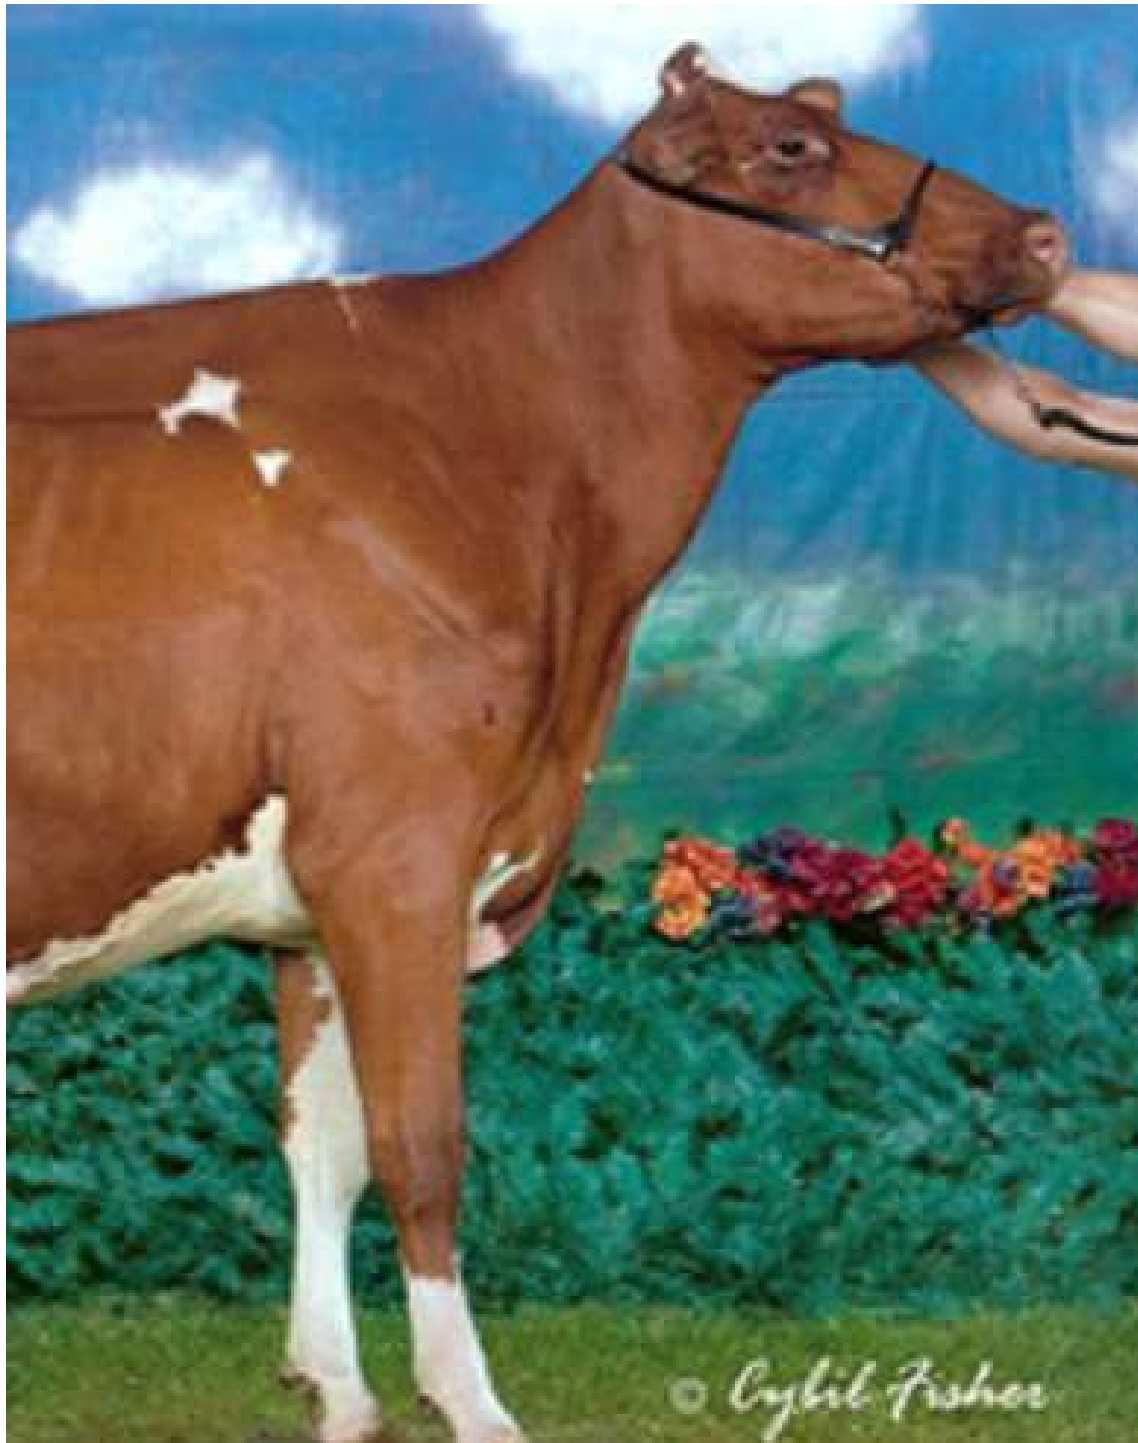

Fig. 38 A parrot jaw indicated by the very long pointed nose with lack of strength in the forepart of the lower jaw. This cow made a number of satisfactory records. A moderate discrimination for this case.

Fig. 23 Parrot jaw, also referred to as overshot jaw. Side view and ventral view of jaw on yearling heifer. (Courtesy L. O. Gilmore and H. E. Kaesar, Columbus, Ohio.)

**Fig. 48** A very weak head that is attached to a weak, underdeveloped neck. The entire structure is too frail for the Holstein breed. Note the shallow forehead, the shallow, weak jaw, the dull eye, narrow and weak nose, small muzzle, and very restricted nose. A direct opposite to the previous picture.

Fig. 22 A wry face, twisted sideways. (Courtesy University of Minnesota, St. Paul, Minn.)

13-Dec-07 13:1